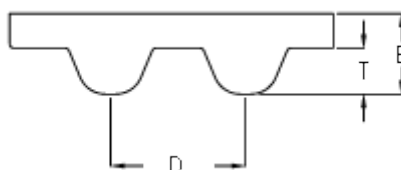

Data Sheet

Article number: 602932751057

Description: Gates timing belt POWERGRIP®
GTX 3500 14MX 55

Measures

| | |
|-----------------|----------------|
| D (Pitch) | = 14 |
| Height B mm | = 10 |
| Height T mm | = 6 |
| Length | = 3500 |
| Number of teeth | = 250 |
| Type | = 3500 14MX 55 |
| Width | = 55 |